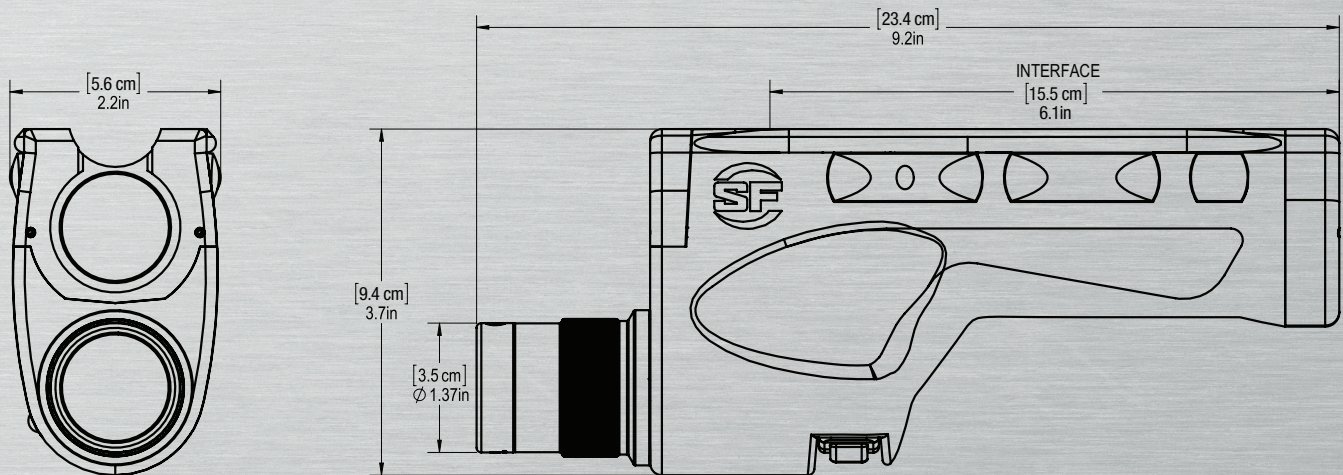

DSF-870 DEDICATED SHOTGUN FOREND

ULTRA-HIGH, TWO-OUTPUT-MODE LED WEAPONLIGHT

SPECIFICATIONS: LINE DRAWINGS

Prices and specifications subject to change without notice.
Exempt from US Export Controls

THE WORLD'S FINEST ILLUMINATION TOOLS, SUPPRESSORS, AND TACTICAL PRODUCTS™

18300 Mt. Baldy Circle, Fountain Valley, CA 92708 • 714-545-9444 • 800-828-8809 • Fax: 714-545-9537. www.surefire.com