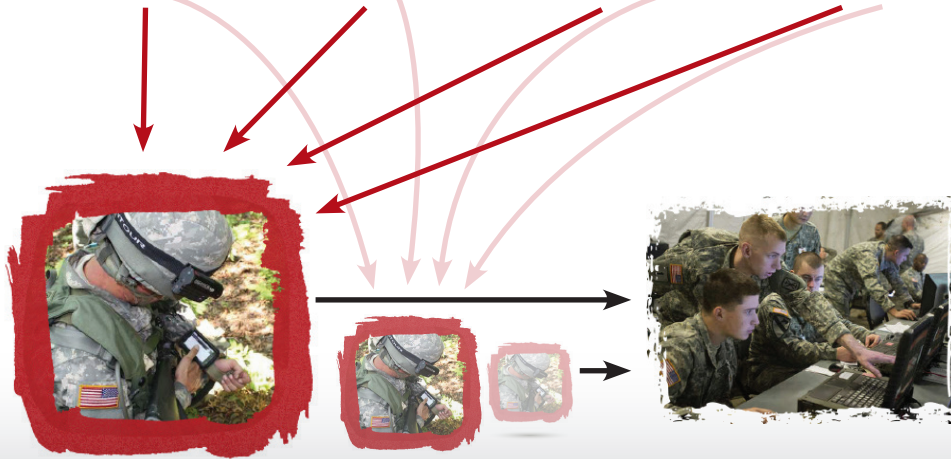

NTtv IS THE EASIEST WAY TO SHARE VIDEO AT THE SQUAD LEVEL

Networked Tactical Television (NTtv) is a portable, scalable and low cost video sharing system that combines COTS equipment with Kopis Mobile technology to provide operators with a unique view of the operational mission space.

SIMPLE AND VERSATILE

MULTIPLE USES:

- **Dismounted** squad-level real-time perspective sharing
- **Vehicle** 360° overwatch system
- **Perimeter surveillance** for a safe house
- Disposable/expendable monitoring
- Zero-profile OCONUS deployments

CAMERA-TO-SCREEN COMMUNICATION TAKES PLACE OVER WI-FI, CELLULAR, OR CUSTOMER-SPECIFIED NETWORKS

- See what your fellow operators see
- Simple screen swipe or tap to change views
- Use COTS (e.g. GoPro or Contour) cameras and standard smartphones & tablets
- Connect to multiple cameras and smart devices at once